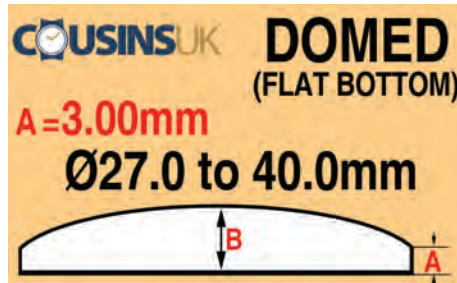

DF250CMH480	Ø48.0mm Cousins Domed x 2.50mm Thick (edge)	EACH	£2.95
DF250CMH485	Ø48.5mm Cousins Domed x 2.50mm Thick (edge)	EACH	£2.95
DF250CMH490	Ø49.0mm Cousins Domed x 2.50mm Thick (edge)	EACH	£2.95
DF250CMH495	Ø49.5mm Cousins Domed x 2.50mm Thick (edge)	EACH	£2.95
DF250CMH500	Ø50.0mm Cousins Domed x 2.50mm Thick (edge)	EACH	£2.95

3.00mm, Domed (Flat Bottom), Cousins

3.00mm, Domed (Flat Bottom), Cousins

A = 3.00mm Edge Thickness - Domed with Flat Base - Mineral Glass - CousinsUK

- (A) 3.00mm Thick (edge)
- (B) 4.60mm Thick (Dome) Cousins Glasses
- Range 27.0mm to 50.0mm (in jumps of 0.5mm 27.0, 27.5, 28.0mm...etc)
- Domed with a Flat Bottom

Code	Description	UOM	Price
DF3MCMH270	Ø27.0mm Cousins Domed 3.00mm	EACH	£2.50
DF3MCMH275	Ø27.5mm Cousins Domed 3.00mm	EACH	£2.50
DF3MCMH280	Ø28.0mm Cousins Domed 3.00mm	EACH	£2.50
DF3MCMH285	Ø28.5mm Cousins Domed 3.00mm	EACH	£2.50
DF3MCMH290	Ø29.0mm Cousins Domed 3.00mm	EACH	£2.50
DF3MCMH295	Ø29.5mm Cousins Domed 3.00mm	EACH	£2.50
DF3MCMH300	Ø30.0mm Cousins Domed 3.00mm	EACH	£2.50
DF3MCMH305	Ø30.5mm Cousins Domed 3.00mm	EACH	£2.50
DF3MCMH310	Ø31.0mm Cousins Domed 3.00mm	EACH	£2.50
DF3MCMH315	Ø31.5mm Cousins Domed 3.00mm	EACH	£2.50
DF3MCMH320	Ø32.0mm Cousins Domed 3.00mm	EACH	£2.50
DF3MCMH325	Ø32.5mm Cousins Domed 3.00mm	EACH	£2.50
DF3MCMH330	Ø33.0mm Cousins Domed 3.00mm	EACH	£2.50
DF3MCMH335	Ø33.5mm Cousins Domed 3.00mm	EACH	£2.50
DF3MCMH340	Ø34.0mm Cousins Domed 3.00mm	EACH	£2.50
DF3MCMH345	Ø34.5mm Cousins Domed 3.00mm	EACH	£2.50
DF3MCMH350	Ø35.0mm Cousins Domed 3.00mm	EACH	£3.15
DF3MCMH355	Ø35.5mm Cousins Domed 3.00mm	EACH	£3.15
DF3MCMH360	Ø36.0mm Cousins Domed 3.00mm	EACH	£3.15
DF3MCMH365	Ø36.5mm Cousins Domed 3.00mm	EACH	£3.15
DF3MCMH370	Ø37.0mm Cousins Domed 3.00mm	EACH	£3.15
DF3MCMH375	Ø37.5mm Cousins Domed 3.00mm	EACH	£3.15
DF3MCMH380	Ø38.0mm Cousins Domed 3.00mm	EACH	£3.15

DF3MCMH385	Ø38.5mm Cousins Domed 3.00mm	EACH	£3.15
DF3MCMH390	Ø39.0mm Cousins Domed 3.00mm	EACH	£3.15
DF3MCMH395	Ø39.5mm Cousins Domed 3.00mm	EACH	£3.15
DF3MCMH400	Ø40.0mm Cousins Domed 3.00mm	EACH	£3.15