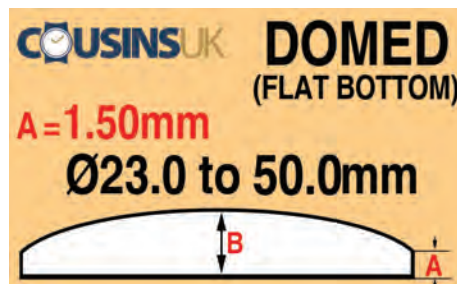

A = 1.50mm Edge Thickness - Domed with Flat Base - Mineral Glass - CousinsUK

- (A) 1.50mm Thick (edge)
- (B) 3.10mm Thick (Dome) Cousins Glasses
- Range 23.0mm to 50.0mm (in jumps of 0.5mm 23.0, 23.5, 24.0mm...etc)
- Domed with a Flat Bottom