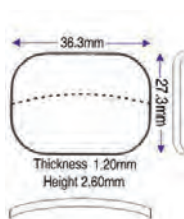

Code	Description	UOM	Price
DTV363273	27.30 x 36.30mm (1.20mm) 2.60mm	EACH	£3.50

**32.70 x 26.70 x
2.45mm (1.00 to 1.65mm) Mineral**

- Length: 32.70mm
- Width: 26.70mm
- Thickness: 0.90mm
- Overall height: 2.90mm