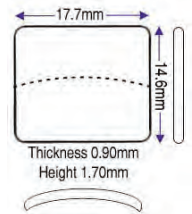

**14.60 x 17.70mm
(0.90mm) 1.70mm,
Appella & Romanson**

- Refill packet For Set G19932
- 1.70mm Height
- Generic Appella & Romanson