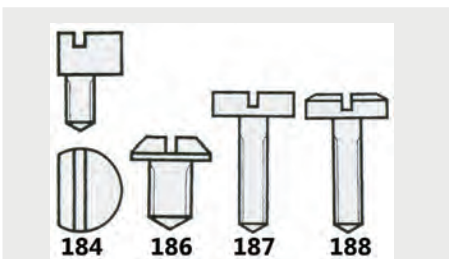

Case Screws (Pocketwatch) (movement to case) Graded

Screws for securing and holding the movement within the watch case.