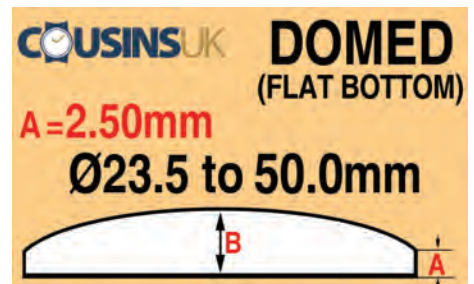

2.50mm, Domed (Flat Bottom), Cousins

2.50mm, Domed (Flat Bottom), Cousins

A = 2.50mm Edge Thickness - Domed with Flat Base - Mineral Glass - CousinsUK

- (A) 2.50mm Thick (edge)
- (B) 3.70mm Thick (Dome) Cousins Glasses
- Range 23.5mm to 50.0mm (in jumps of 0.5mm 23.5, 24.0, 24.5mm...etc)
- Domed with a Flat Bottom

Code	Description	UOM	Price
DF250CMH235	Ø23.5mm Cousins Domed x 2.50mm Thick (edge)	EACH	£1.85
DF250CMH240	Ø24.0mm Cousins Domed x 2.50mm Thick (edge)	EACH	£1.85
DF250CMH245	Ø24.5mm Cousins Domed x 2.50mm Thick (edge)	EACH	£1.85