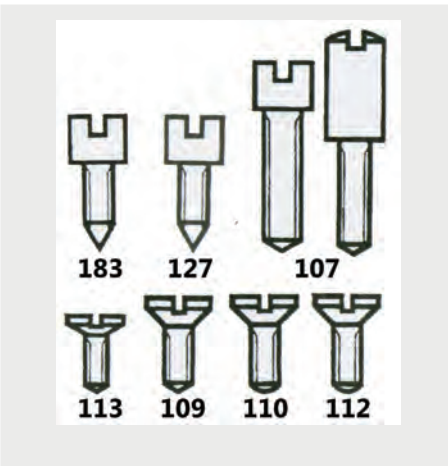

Balance Screws (Wristwatch) Graded