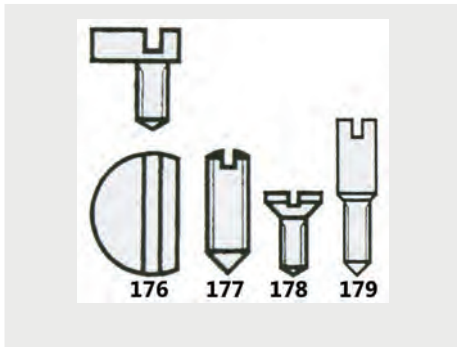

Dial Screws (Pocketwatch) Graded