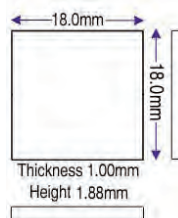

**18.00 x 18.00mm
(1.00mm) 2.00mm,
Cartier Tank Vermeil**

• Double Domed
• Refill packet For Set G19932
• Height 2.00mm
• Generic Cartier Tank Vermeil

Code	Description	UOM	Price
HTV180180	18.00 x 18.00mm (1.00mm) 2.00mm, Cartier Tank Vermeil	EACH	£3.50