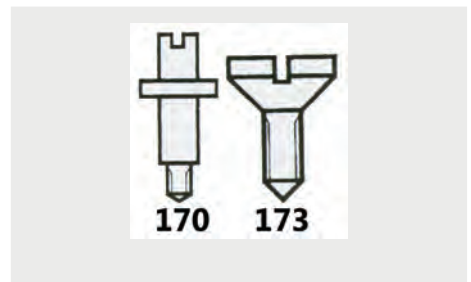

Setting Lever & Setting Lever Spring Screws (Pocketwatch) Graded