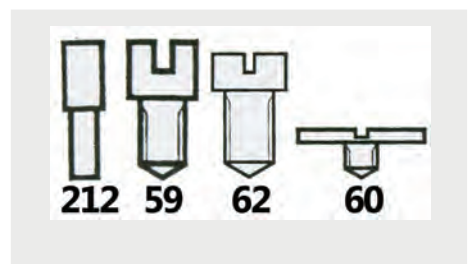

Miscellaneous Screws (Pocketwatch)

Pin Chuck Adaptor & Collets

See Page 1066

VALUE